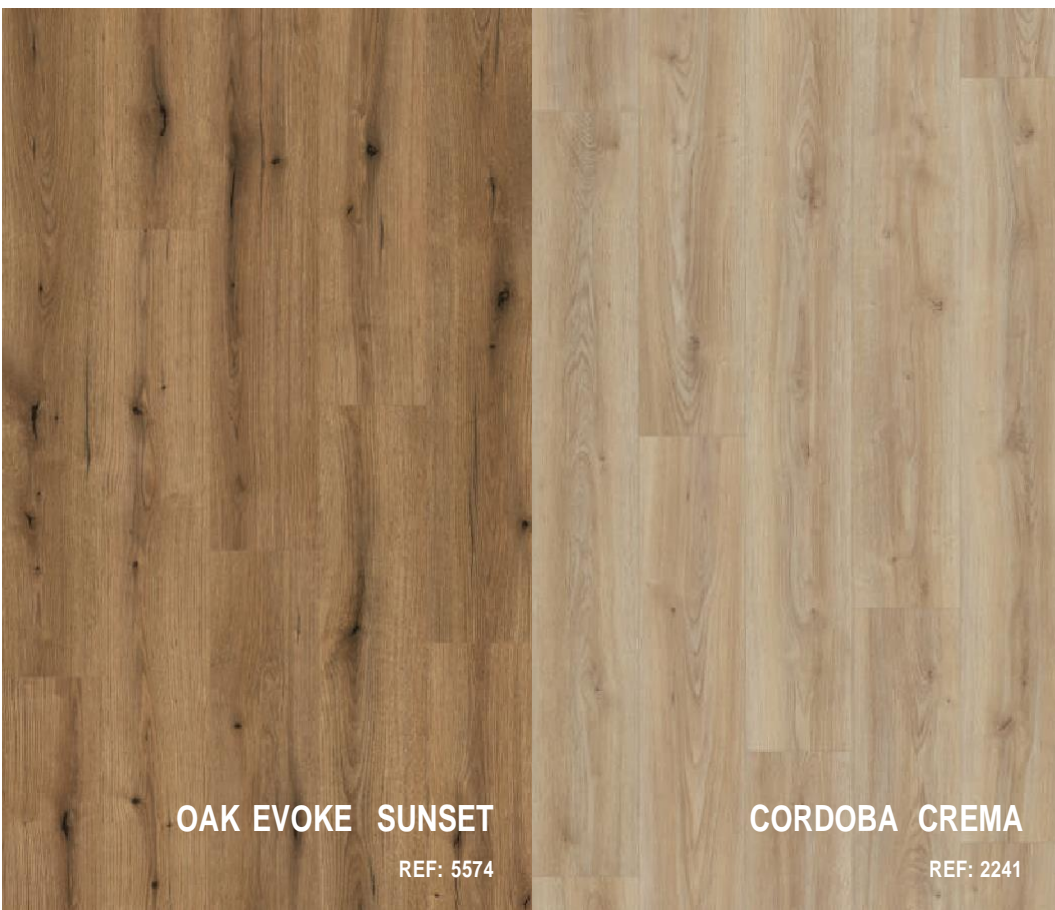

Stock

EVOKE CLASSIC
REF: K4420

HISTORIC ARTIC
REF: 4442

EVOKE COAST
REF: 5573

SHERWOOD OAK
REF: 5985

Coleção J. Pinto Leitão

Por encomenda

OAK EVOKE SUNSET